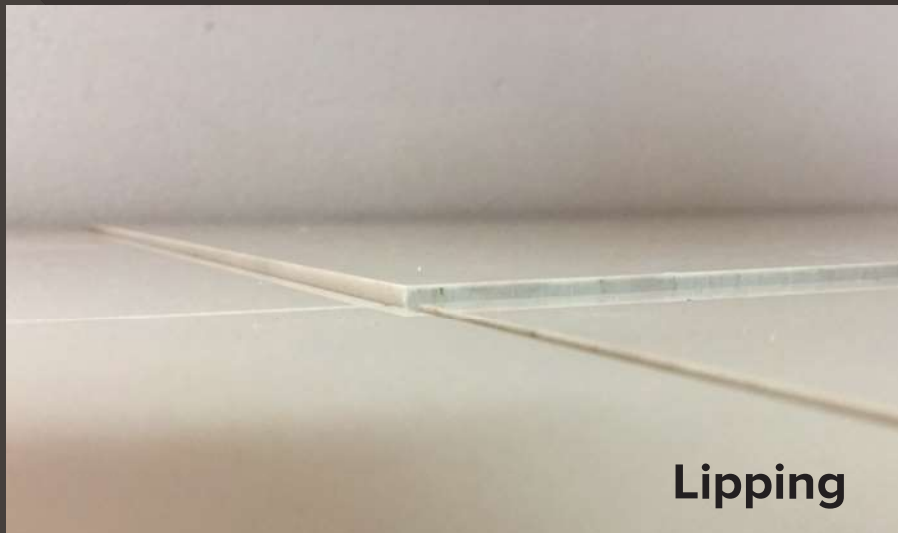

SALS

EXPRESS

SIMPLE ACCURATE LEVELLING SYSTEM

SALS IS A SIMPLE AND EFFECTIVE SOLUTION TO
GET A PERFECT TILE INSTALLATION EVERY TIME,
ELIMINATING LIPPAGE AND SURFACE SCRATCHING

SALS EXPRESS is a **Simple Accurate Levelling System** for a more precise, fast installation eliminating lippage, the unwanted uneven joints between tiles, minimising shrinkage issues and virtually eliminating any tile surface marks and scratches.

SALS EXPRESS reversible barrel and jaw combination used along with the stem with adjustable tension and a specially designed non-marking protective base make easy work of large format and rectified tiling installations.

Features:

- 3 turns and locked in
- Dual direction adjustable tension
- Non marking feet for scratch free installation
- Precision 'snap off' from base
- No specialty installation or removal tools required
- 3 stem sizes for grout joint widths
- Reuseable Barrell and Jaw that quickly fall apart for reuse

For fast accurate professional installation or DIY these used with the 10mm Easy Trowel will allow the correct bedding into the substrate with full coverage to Australian Standards.

**YOUR COMPLETE SOLUTION FOR THE
PERFECT TILING JOB!**