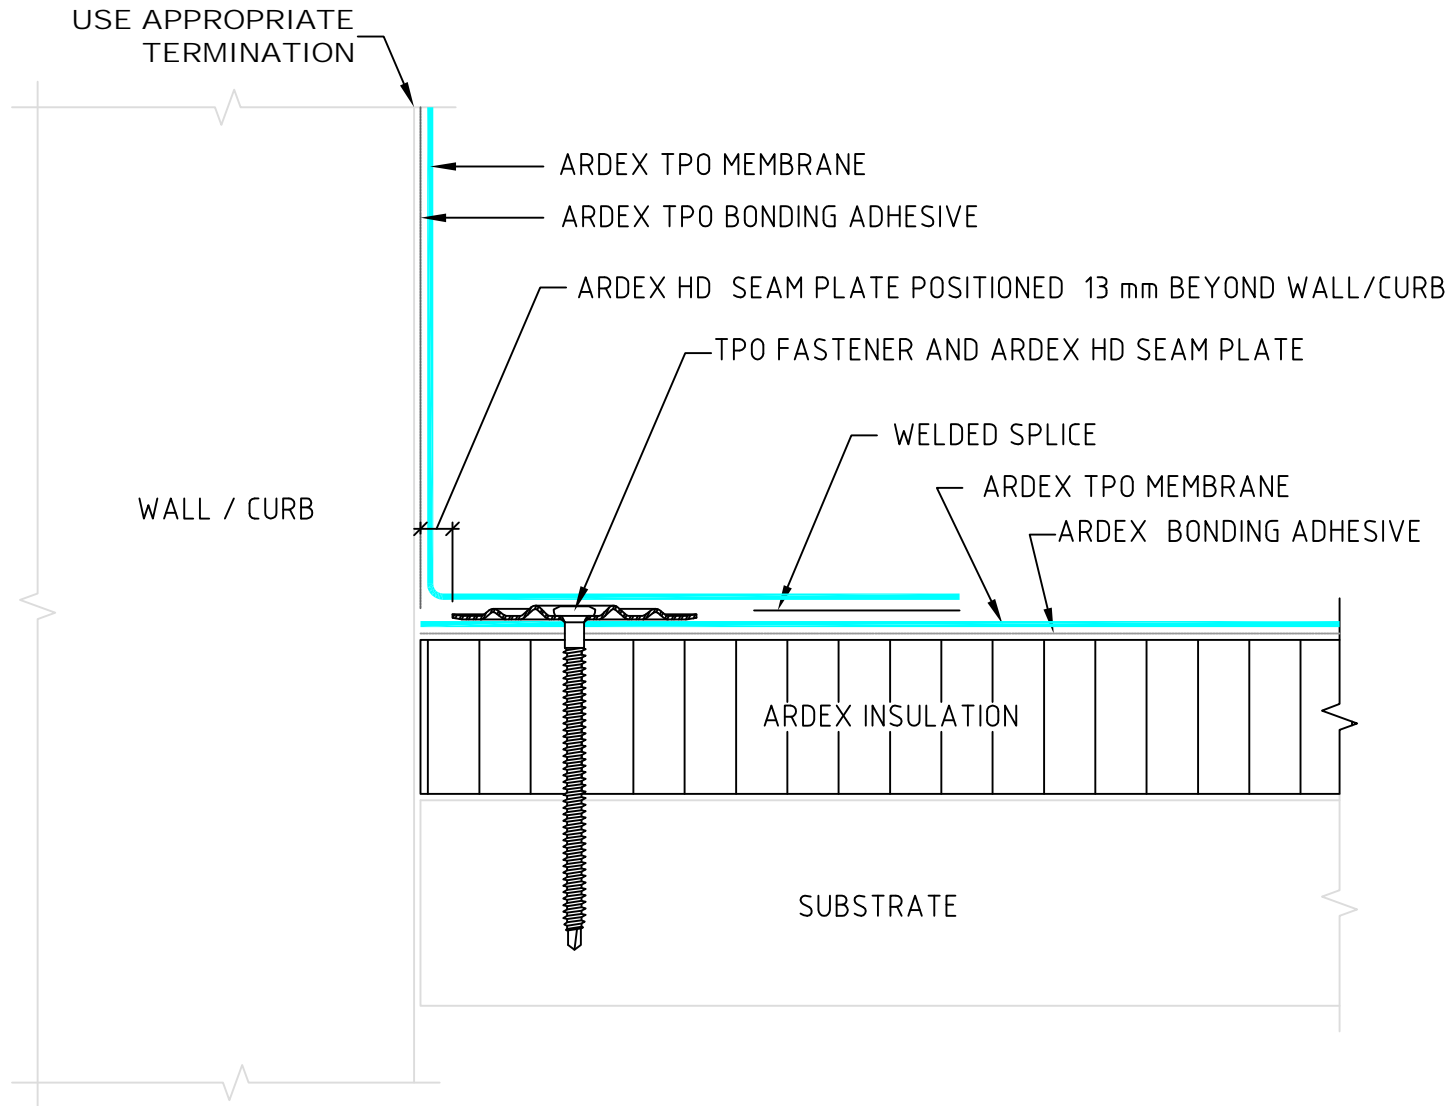

NOTES

ARDEX AUSTRALIA
www.ardexaustralia.com

The technical details, recommendations & other information contained in this drawing is given in good faith & represents the best of our knowledge and experience at the time of design. It is your responsibility to ensure that our products are used correctly in accordance with any applicable Australian Standard, our instructions & recommendations are only for the uses they are intended. We also reserve the right to update information without prior notice to reflect our ongoing research and development program. Country specific recommendations, depending on local standards, codes of practice, building regulations and industry guidelines may effect specific installation recommendations.

FILE NAME	WPM615TPOBaseTieln
DRAWN	31/03/2016 by MZ
CHECKED	08/04/2015 by TSD
SIZE	A4

SCALE NTS

DRAWING TDORTI