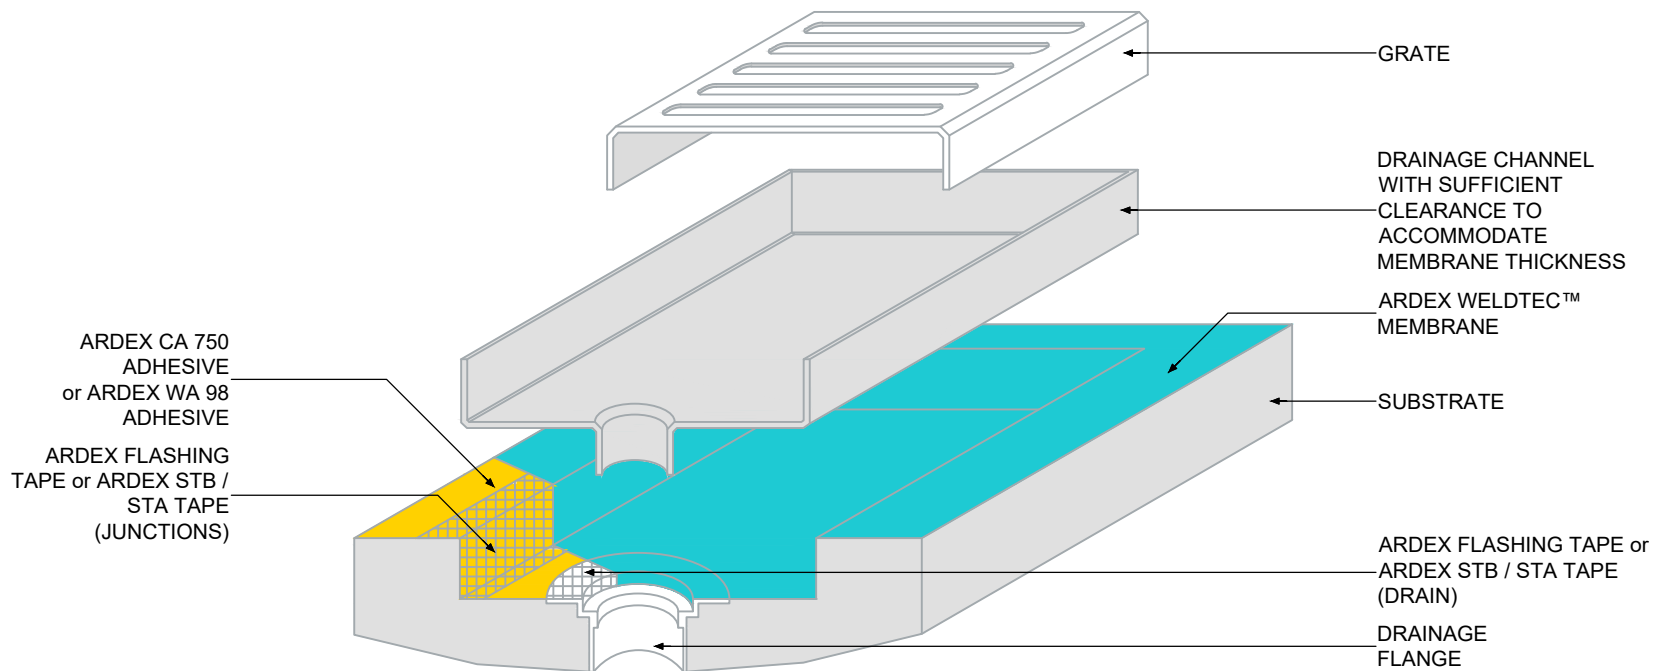

**DRAINAGE CHANNEL WITH ARDEX WELDTEC MEMBRANE**

**NOTES**

ARDEX CA 750 ADHESIVE  
internal applications only.

ARDEX WA 98 ADHESIVE  
external applications only

For ARDEX WELDTEC™ MEMBRANE application, the ARDEX STB / STA Tape or ARDEX Flashing Tape must be installed onto the prepared substrate prior to contact adhesive being applied.

FILE NAME	DRAINAGE CHANNEL WITH ARDEX WELDTEC MEMBRANE
DRAWN	22/01/2024 by AR
CHECKED	ADAM MCGLONE
SIZE	A4

<b>ARDEX AUSTRALIA</b>	
www.ardexaustralia.com	
SCALE	NTS
DRAWING	D56