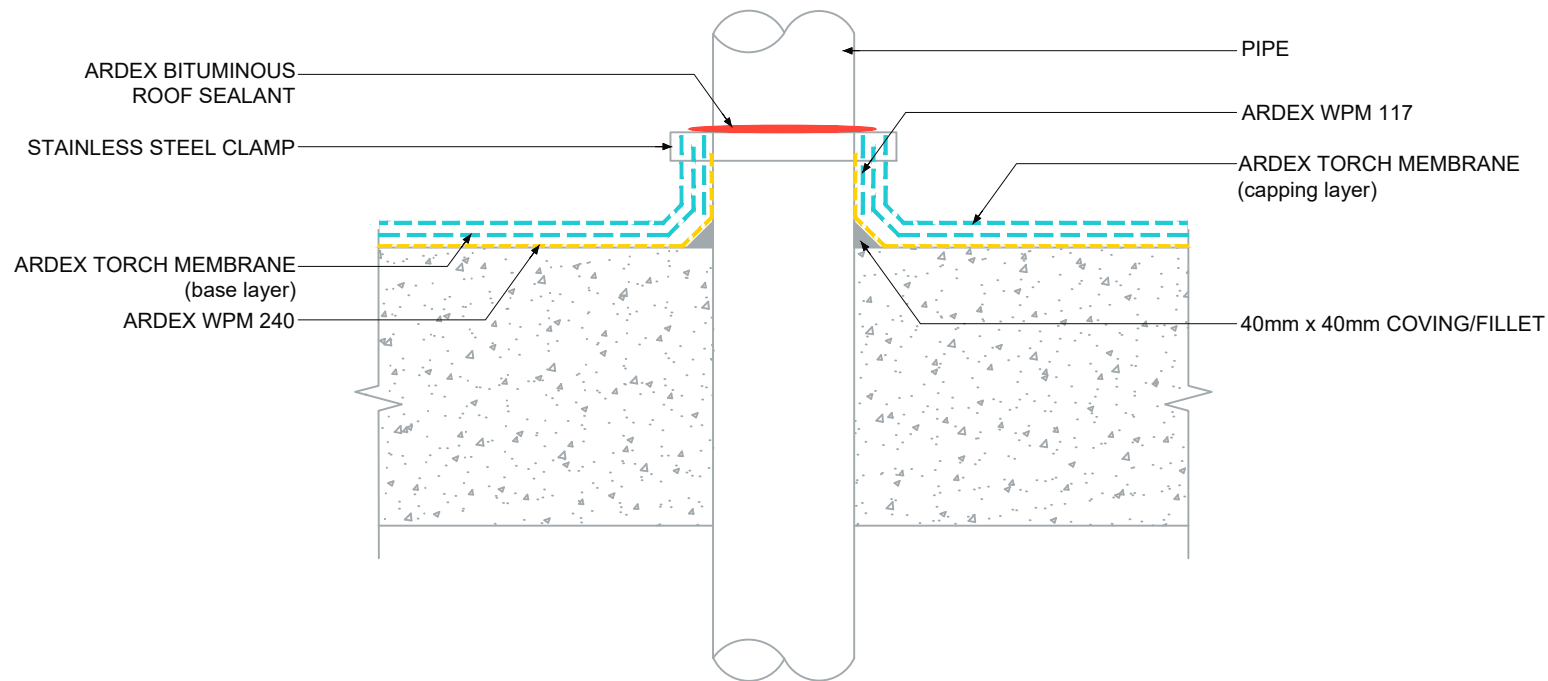

PIPE PENETRATION WITH ARDEX TORCH MEMBRANE

NOTES

The technical details, recommendations & other information contained in this drawing is given in good faith & represents the best of our knowledge and experience at the time of design. It is your responsibility to ensure that our products are used used correctly in accordance with any applicable Australian Standard, our instructions & recommendations are only for the uses they are intended. We also reserve the right to update information without prior notice to reflect our ongoing research and development program. Country specific recommendations, depending on local standards, codes of practice, building regulations and industry guidelines may effect specific installation recommendations. The supply of our products and services are also subject to certain terms, warranties & exclusions which are available to you on request

FILE NAME	PIPE PENETRATION WITH ARDEX TORCH MEMBRANE
DRAWN	19/02/2025 by AD
CHECKED	ADAM MCGLONE
SIZE	A4

ARDEX AUSTRALIA  
www.ardexaustralia.com

SCALE NTS

DRAWING D224