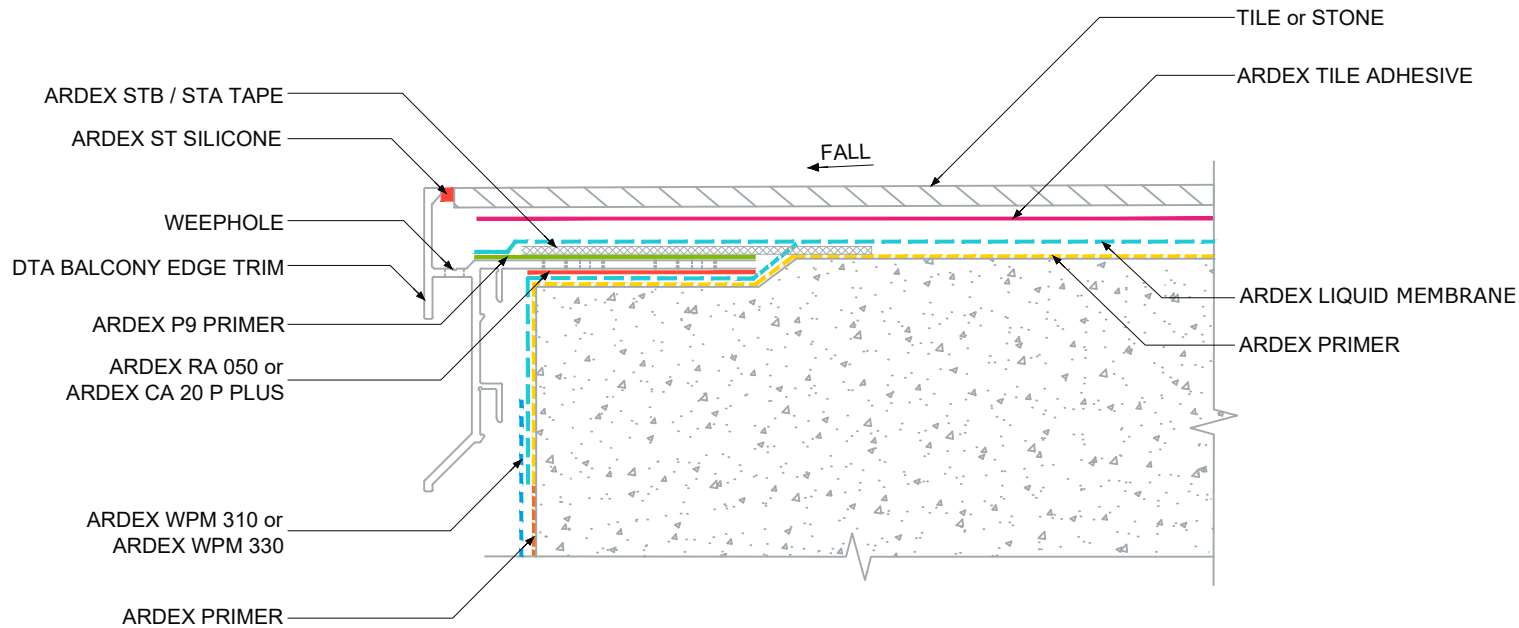

The technical details, recommendations & other information contained in this drawing is given in good faith & represents the best of our knowledge and experience at the time of design. It is your responsibility to ensure that our products are used used correctly in accordance with any applicable Australian Standard, our instructions & recommendations are only for the uses they are intended. We also reserve the right to update information without prior notice to reflect our ongoing research and development program. Country specific recommendations, depending on local standards, codes of practice, building regulations and industry guidelines may effect specific installation recommendations. The supply of our products and services are also subject to certain terms, warranties & exclusions which are available to you on request

FILE NAME PERIMETER BALCONY EDGE DETAIL - ARDEX LIQUID MEMBRANE

DRAWN 27/11/2024 by AD

CHECKED ADAM MCGLONE

SIZE A4