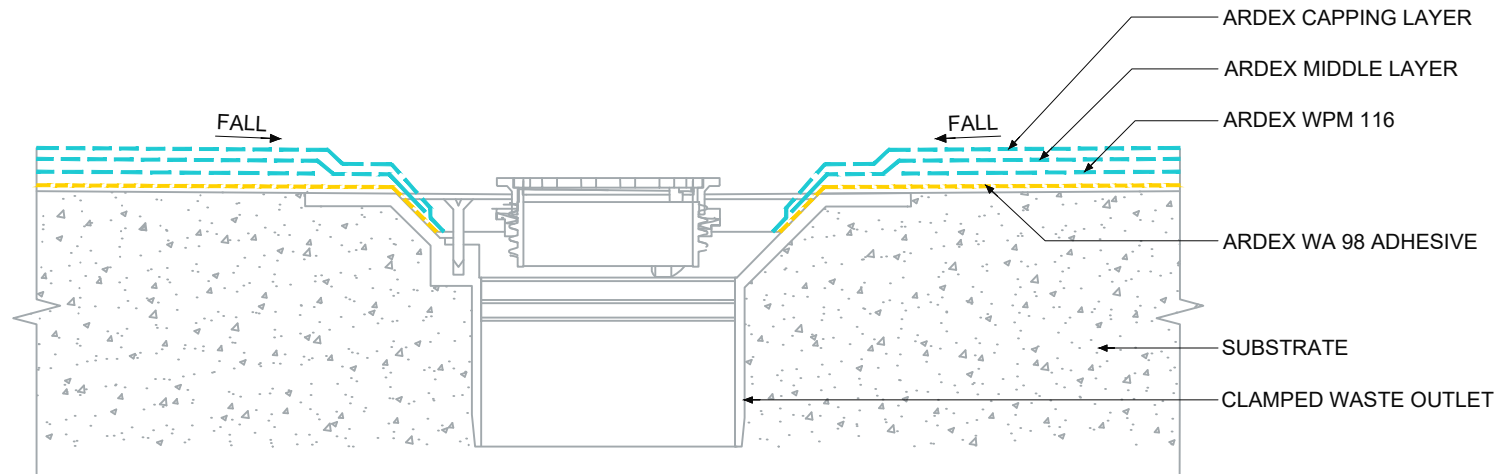

**EXTERNAL CLAMP DOWN  
WASTE OUTLET DETAIL -  
ARDEX WPM 116 SYSTEM**

**NOTES**

ARDEX MIDDLE LAYER used to seal ARDEX WPM 116. ARDEX MIDDLE LAYER may also be extended into drain outlet.

The technical details, recommendations & other information contained in this drawing is given in good faith & represents the best of our knowledge and experience at the time of design. It is your responsibility to ensure that our products are used used correctly in accordance with any applicable Australian Standard, our instructions & recommendations are only for the uses they are intended. We also reserve the right to update information without prior notice to reflect our ongoing research and development program. Country specific recommendations, depending on local standards, codes of practice, building regulations and industry guidelines may effect specific installation recommendations. The supply of our products and services are also subject to certain terms, warranties & exclusions which are available to you on request

FILE NAME	EXTERNAL CLAMP DOWN WASTE OUTLET DETAIL - ARDEX WPM 116 SYSTEM
DRAWN	22/10/2024 by AD
CHECKED	ADAM MCGLONE
SIZE	A4

<b>ARDEX AUSTRALIA</b>
<a href="http://www.ardexaustralia.com">www.ardexaustralia.com</a>
SCALE NTS
DRAWING D197