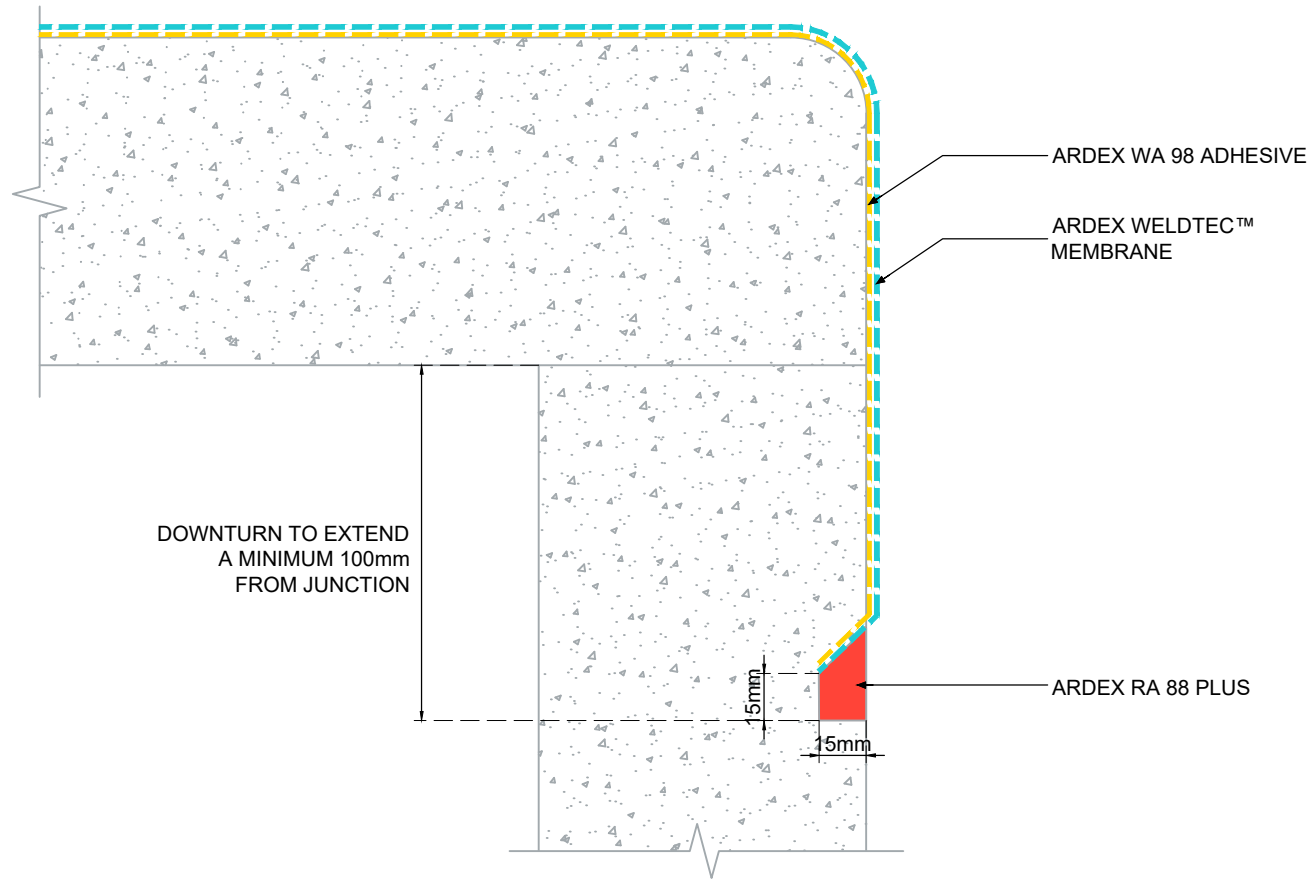

**VERTICAL DOWNTURN
WITH REGLET
TERMINATION - ARDEX
WELDTEC™ MEMBRANE**

NOTES

ARDEX WELDTEC™ MEMBRANE
excludes ARDEX WPM 715.

The technical details, recommendations & other information contained in this drawing is given in good faith & represents the best of our knowledge and experience at the time of design. It is your responsibility to ensure that our products are used correctly in accordance with any applicable Australian Standard, our instructions & recommendations are only for the uses they are intended. We also reserve the right to update information without prior notice to reflect our ongoing research and development program. Country specific recommendations, depending on local standards, codes of practice, building regulations and industry guidelines may effect specific installation recommendations. The supply of our products and services are also subject to certain terms, warranties & exclusions which are available to you on request

FILE NAME VERTICAL DOWNTURN WITH REGLET
TERMINATION - ARDEX WELDTEC™ MEMBRANE

DRAWN 27/08/2024 by AD

CHECKED ADAM MCGLONE

SIZE A4

ARDEX AUSTRALIA
www.ardexaustralia.com

SCALE NTS

DRAWING D146