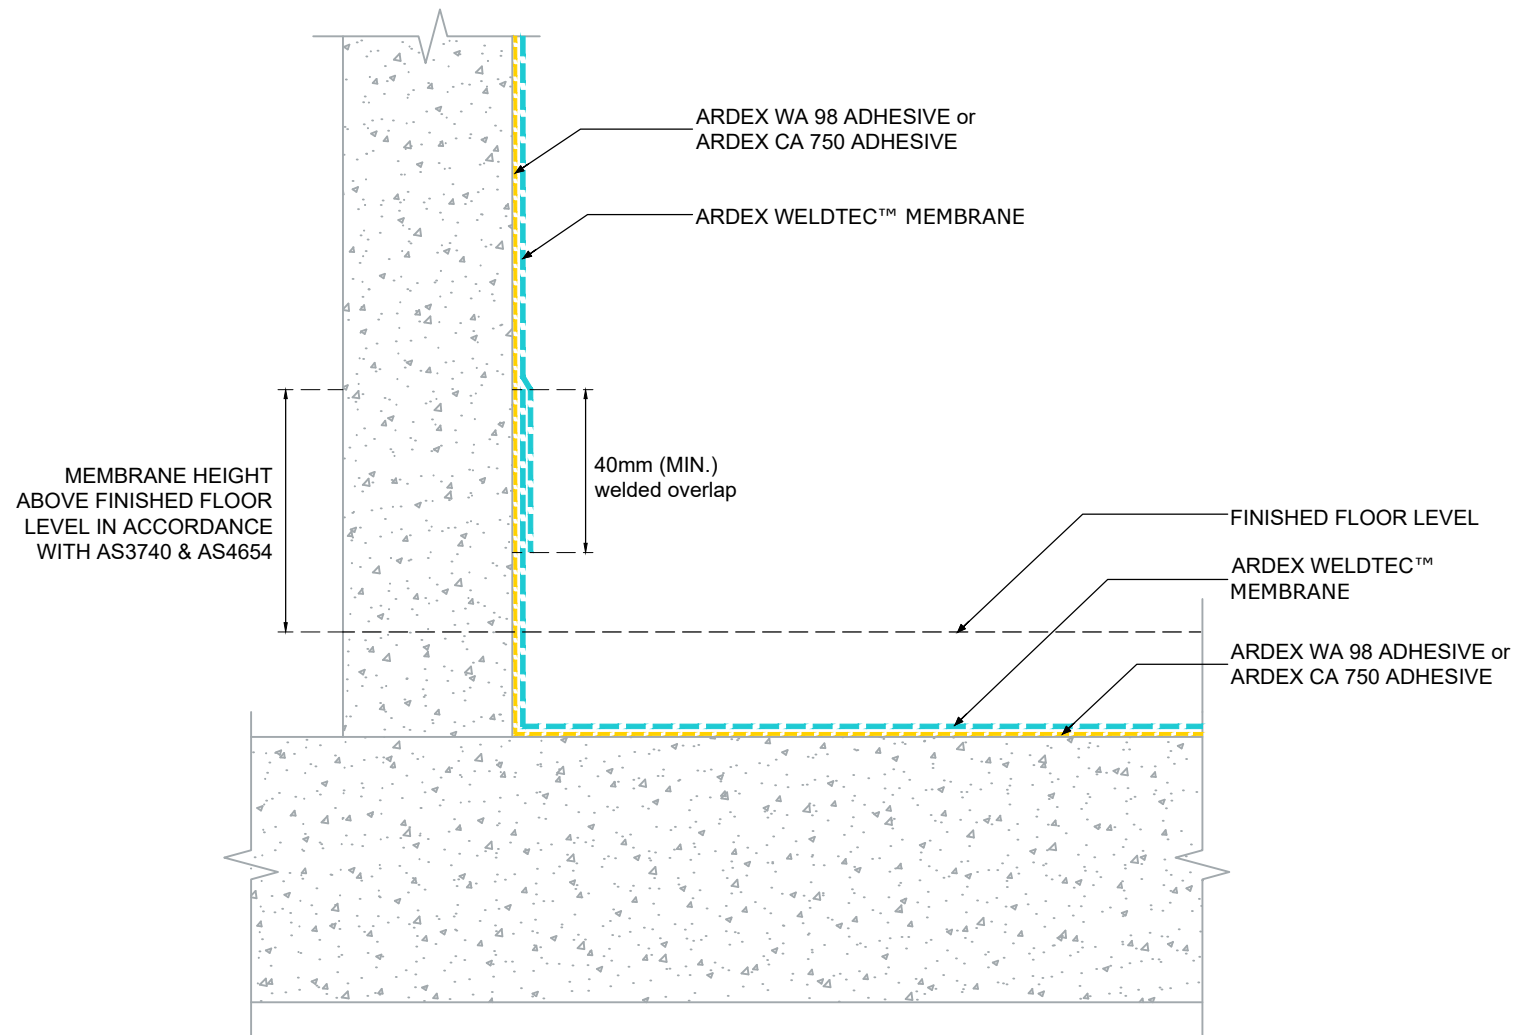

**TYPICAL VERTICAL
(UPTURN) WELD**

NOTES

ARDEX WA 98 ADHESIVE for external use only.

ARDEX CA 750 ADHESIVE for internal use only.

Excludes ARDEX WELDTEC™ WPM 1500 membrane.

ARDEX AUSTRALIA
www.ardexaustralia.com

FILE NAME TYPICAL VERTICAL (UPTURN) WELD

DRAWN 27/08/2024 by AD

CHECKED ADAM MCGLONE

SIZE A4

SCALE NTS

DRAWING D143