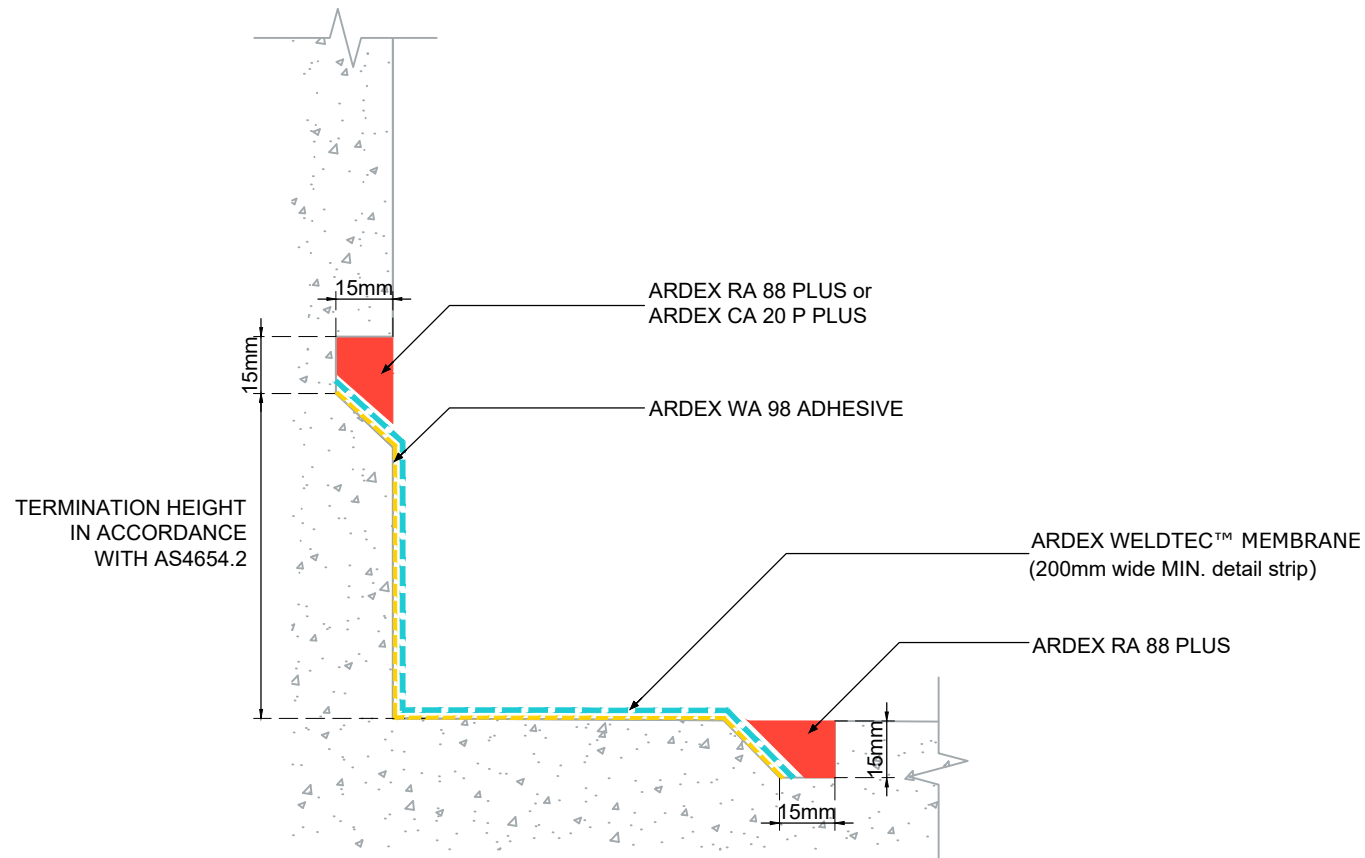

FLOOR TO WALL REGLET  
TERMINATION DETAIL -  
ARDEX WELDTEC™

NOTES

ARDEX WELDTEC™  
MEMBRANE excludes ARDEX  
WPM 715.

ARDEX CA 20 P PLUS not be  
used within horizontal reglet  
termination.

ARDEX AUSTRALIA  
www.ardexaustralia.com

FILE NAME FLOOR TO WALL REGLET TERMINATION DETAIL -  
ARDEX WELDTEC™

DRAWN 27/08/2024 by AD

CHECKED ADAM MCGLONE

SIZE A4

SCALE NTS

DRAWING D130