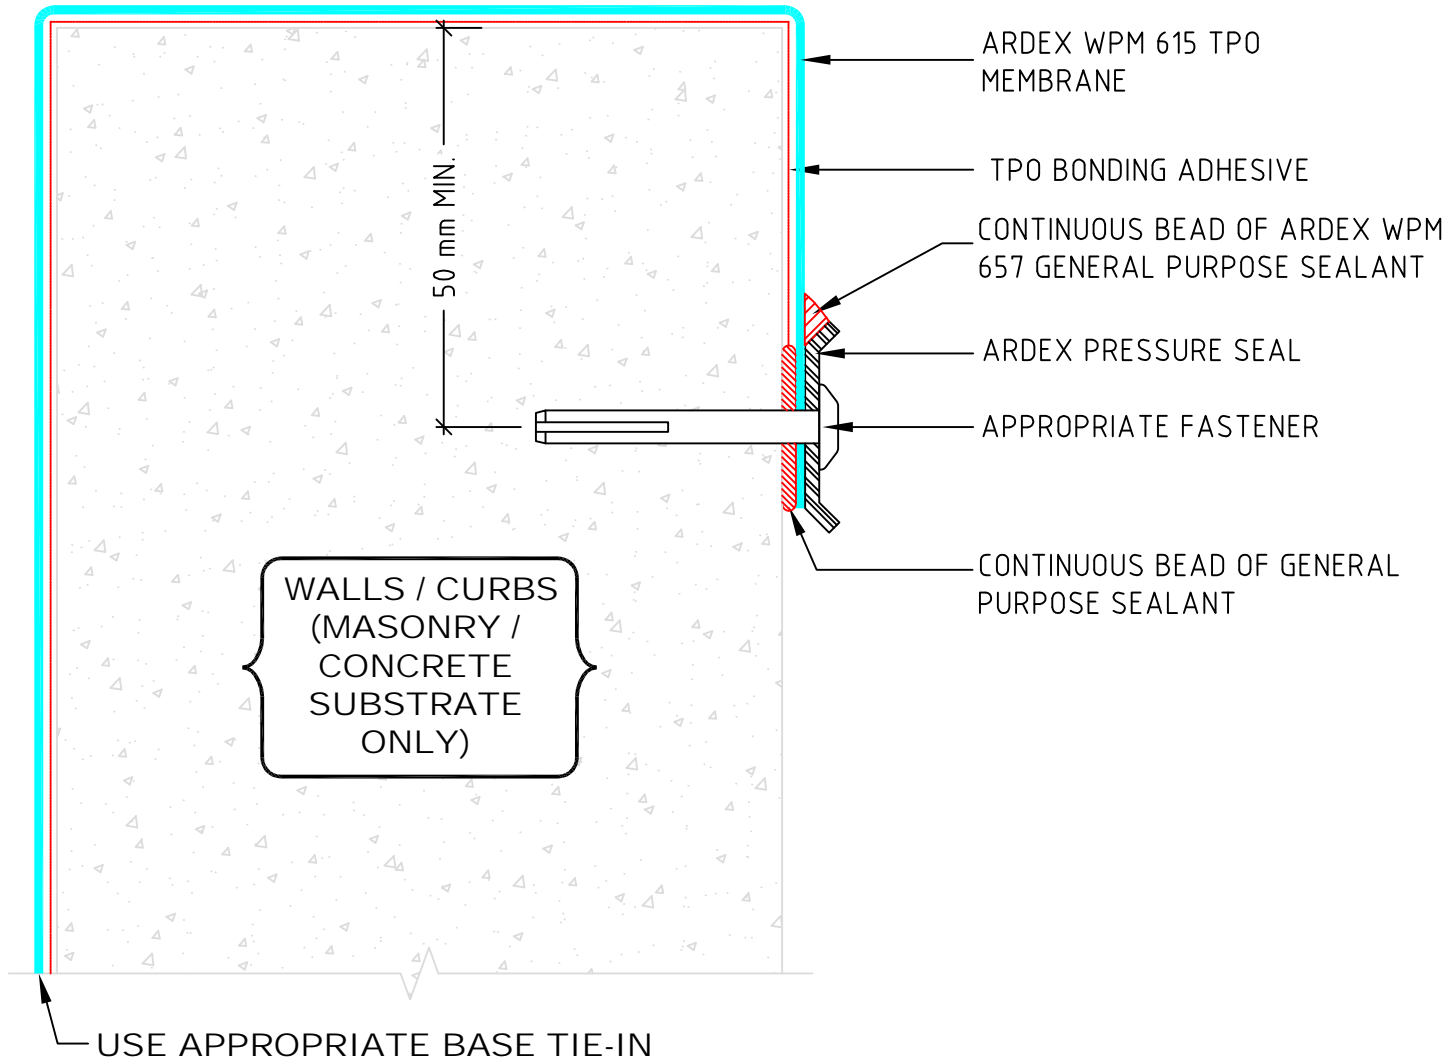

NOTES

ARDEX AUSTRALIA
www.ardexaustralia.com

The technical details, recommendations & other information contained in this drawing is given in good faith & represents the best of our knowledge and experience at the time of design. It is your responsibility to ensure that our products are used used correctly in accordance with any applicable Australian Standard, our instructions & recommendations are only for the uses they are intended. We also reserve the right to update information without prior notice to reflect our ongoing research and development program. Country specific recommendations, depending on local standards, codes of practice, building regulations and industry guidelines may effect specific installation recommendations.

FILE NAME	WPM615TPOTerminationOnOutsideOfParapetWall
DRAWN	20/04/2016 by MZ
CHECKED	
SIZE	A4

SCALE	NTS
DRAWING	TPO615TPOBW